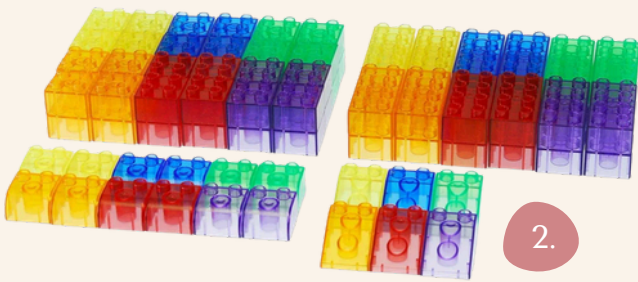

Materiais para mesas de luz, projetores e retroprojetores

1. Formas Sensoriais com Gel e Brilho (5) - TTS (Ref. SD09091) | 2. Blocos coloridos de empilhar (90) – Tickit (Ref. 73081) | 3. Números de silicone verde translúcido - Tickit (Ref. 54511) | 4. "Famílias" de silicone translúcido - Tickit (Ref. 54513) | 5. Formas geométricas translúcidas - Henbea (Ref. 12-1014) | 6. Material translúcido de animais da quinta - Henbea (Ref. 12-916) | 7. Radiografias do corpo humano - Roylco (Ref. 286-3832004) | 8. Blocos Padrão translúcidos - Tickit (Ref. 73093)