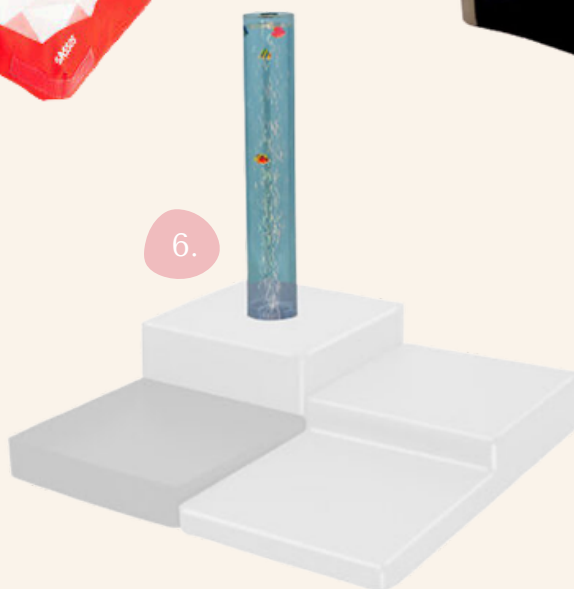

6.

Integrar estímulos sensoriais, promove a exploração, a autorregulação e a inclusão — para experiências mais ricas e envolventes, para todos.