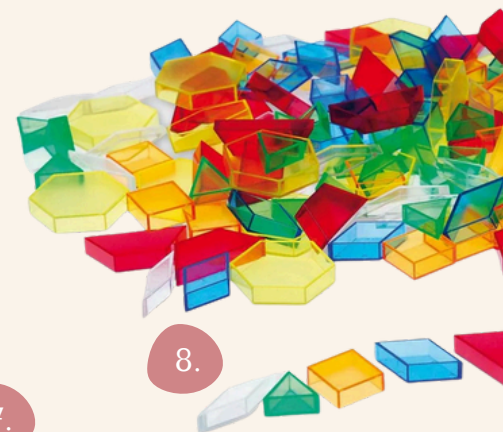

Materiais para mesas de luz, projetores e retroprojetores

1. Formas Sensoriais com Gel e Brilho (5) - TTS (Ref. SD09091) | 2. Blocos coloridos de empilhar (90) – Tickit (Ref. 73081) | 3. Números de silicone verde translúcido - Tickit (Ref. 54511) | 4. "Famílias" de silicone translúcido - Tickit (Ref. 54513) | 5. Formas geométricas translúcidas - Henbea (Ref. 12-1014) | 6. Material translúcido de animais da quinta - Henbea (Ref. 12-916) | 7. Radiografias do corpo humano - Roylco (Ref. 286-3832004) | 8. Blocos Padrão translúcidos - Tickit (Ref. 73093)