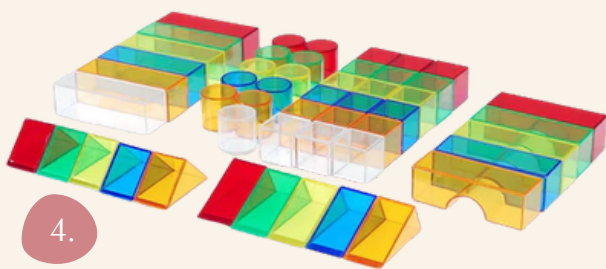

1.

2.

3.

4.

5.

6.

7.

8.

9.

10.

9. Conj. de Manchas de Cor Acrílicas - Tickit (Ref. 72397)
10. Kit Paletas de cores translúcidas- Miniland (Ref. 32173)

1. Blocos empilháveis translúcidos Neon - Roylco (Ref. 286-3830614) | 2. Stencils de folhas translúcidos - Henbea (Ref. 12-1048) | 3. Conchas translúcidas com textura (108) - Edx Education (Ref. 232-72303) | 4. Blocos Translúcidos em Cores - Tickit (Ref. 73083) | 5. Abecedário maiúsculo - Tickit (Ref. 73137) | 6. Varinhas magnéticas & discos metálicos - Tickit (Ref. 50012) | 8. Números acrílicos translúcidos (14 peças) - Tickit (Ref. 72421)