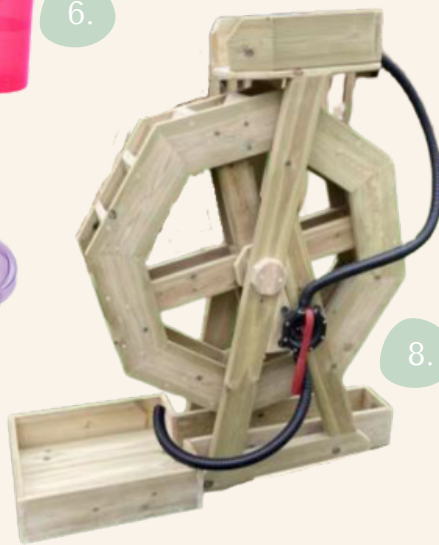

1.

2.

3.

4.

5.

6.

7.

8.

9.

10.

1. Mesa sensorial baixa 47x120x97cm - Cosy (Ref. 49645) | 2. Estação de Água e Experiências STEM 119x123x58cm - Cosy (Ref. 53921) | 3. Kit ecológico para areia e água - TTS (Ref. EY11677) | 4. Conj. Pipetas - Learning Resources (Ref. 137-3963) | 5. Conj. explorar com água - TTS (Ref. EY10019) | 6. Conj. Jarras de cores translúcidas - Tickit (Ref. 73103) | 7. Conj. de Baldes Translúcidos em Cores - Tickit (Ref. 73101) | 8. Roda de água 1200x600x1400 - KCS (Ref. 1720628600) | 9. Percursos de exploração com água - TTS (Ref. EY10062) | 10. Mesa e bandeja larga de exploração com areia e água 62x126cm - Cosy (Ref. 31908)